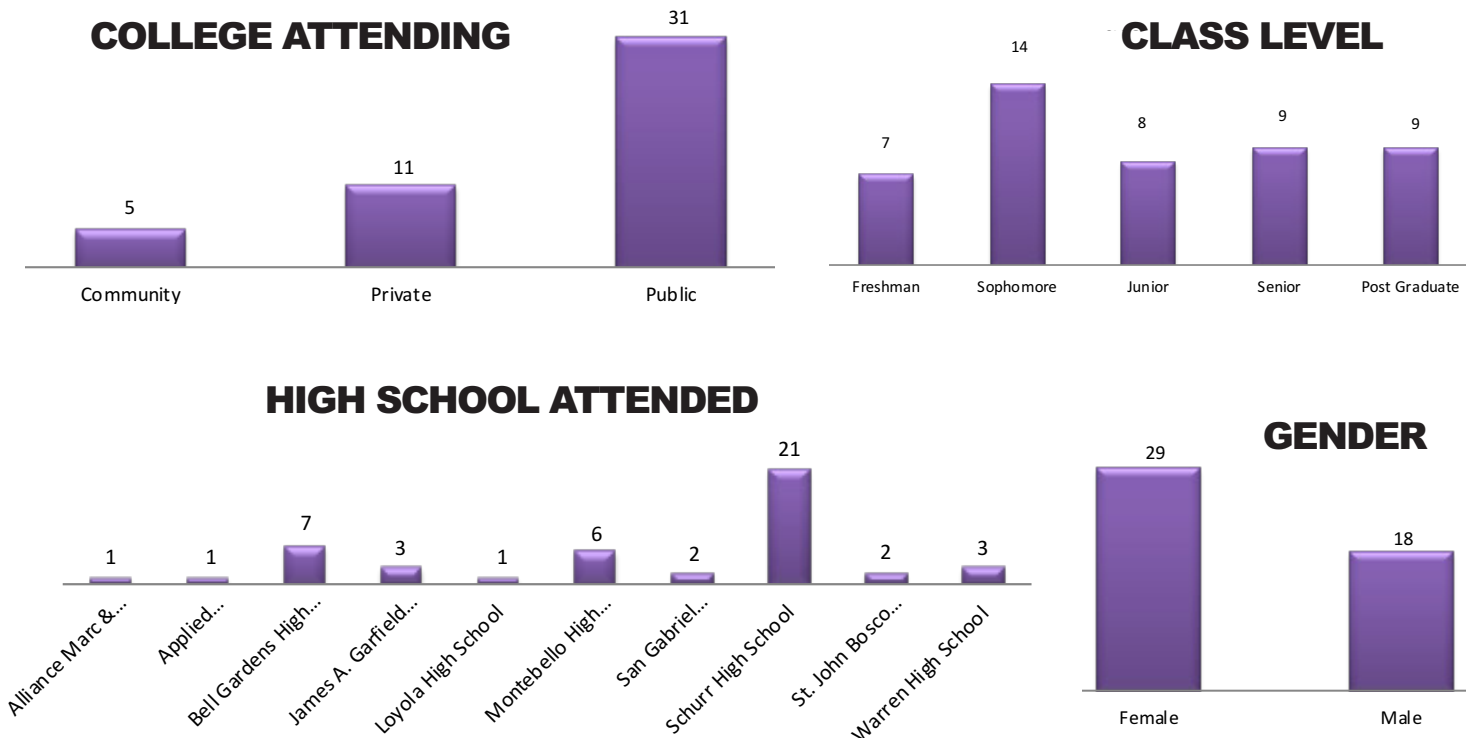

The Commerce City Council is dedicated to promoting education in the community and is happy to help make a college education more available to its residents. Statistics from the National Center for Education indicate in 2016 the median earnings of young adults with a master's or higher degree were $64,100, some 28 percent higher than those of young adults with a bachelor's degree ($50,000). In the same year, the median earnings of young adults with a bachelor's degree were 57 percent higher than those of young adult high school completers ($31,800).

Winners... at a Glance

Forty-seven Commerce residents were awarded scholarships for the year 2021. They represent a wide array of backgrounds, interests, and talents. They represent our heritage and give us reason to be proud. They have many experiences and dreams set before them. Collectively, they represent our future.

“If a man empties his purse into his head, no man can take it away from him. An investment in knowledge always pays the best interest.” - Ben Franklin