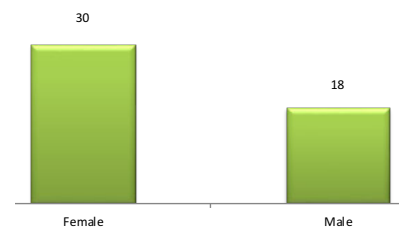

COLLEGE ATTENDING

CLASS LEVEL

HIGH SCHOOL ATTENDED

GENDER

2022 City of Commerce Scholarship Program Scholars

Commerce Casino & Hotel Scholars

Alexander J. Frias
California State University, Long Beach
Junior
Economics
Commerce Casino Scholar
\$3,000