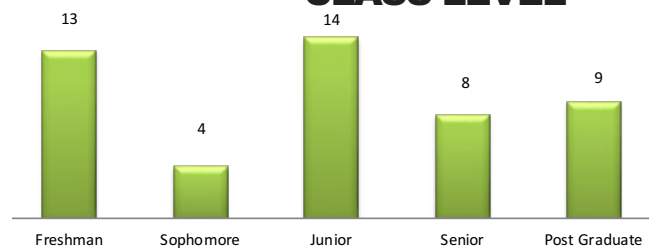

CLASS LEVEL