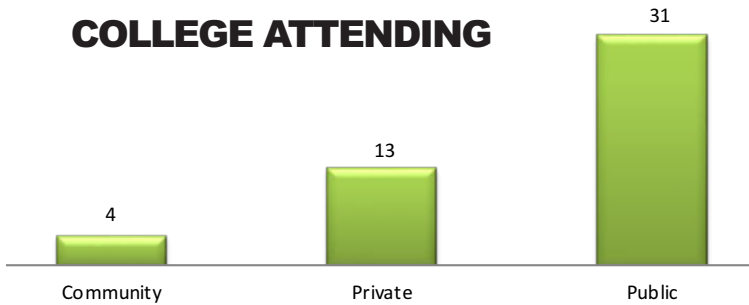

The Commerce City Council is dedicated to promoting education in the community and is happy to help make a college education more available to its residents. Statistics from the National Center for Education show that in 2020, the median earnings of those with a master's or higher degree were $69,700, some 17 percent higher than the earnings of those with a bachelor's degree ($59,600). In the same year, the median earnings of those with a bachelor's degree were 63 percent higher than the earnings of those who completed high school ($36,600).

Winners... at a Glance

Forty-eight Commerce residents were awarded scholarships for the year 2022. They represent a wide array of backgrounds, interests, and talents. They represent our heritage and give us reason to be proud. They have many experiences and dreams set before them. Collectively, they represent our future.

“Let us think of education as the means of developing our greatest abilities, because in each of us there is a private hope and dream which, fulfilled, can be translated into benefit for everyone and greater strength for our nation.” - John F. Kennedy, 35th President of the United States

COLLEGE ATTENDING