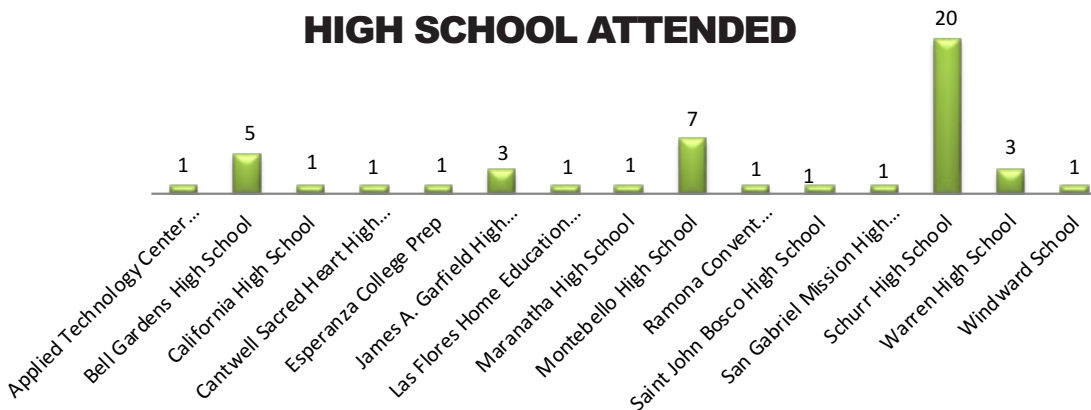

Winners... at a Glance

Forty-eight Commerce residents were awarded scholarships for the year 2022. They represent a wide array of backgrounds, interests, and talents. They represent our heritage and give us reason to be proud. They have many experiences and dreams set before them. Collectively, they represent our future.

COLLEGE ATTENDING

CLASS LEVEL

HIGH SCHOOL ATTENDED

GENDER

2022 City of Commerce Scholarship Program Scholars

Commerce Casino & Hotel Scholars

Alexander J. Frias
California State University, Long Beach
Junior
Economics
Commerce Casino Scholar
\$3,000